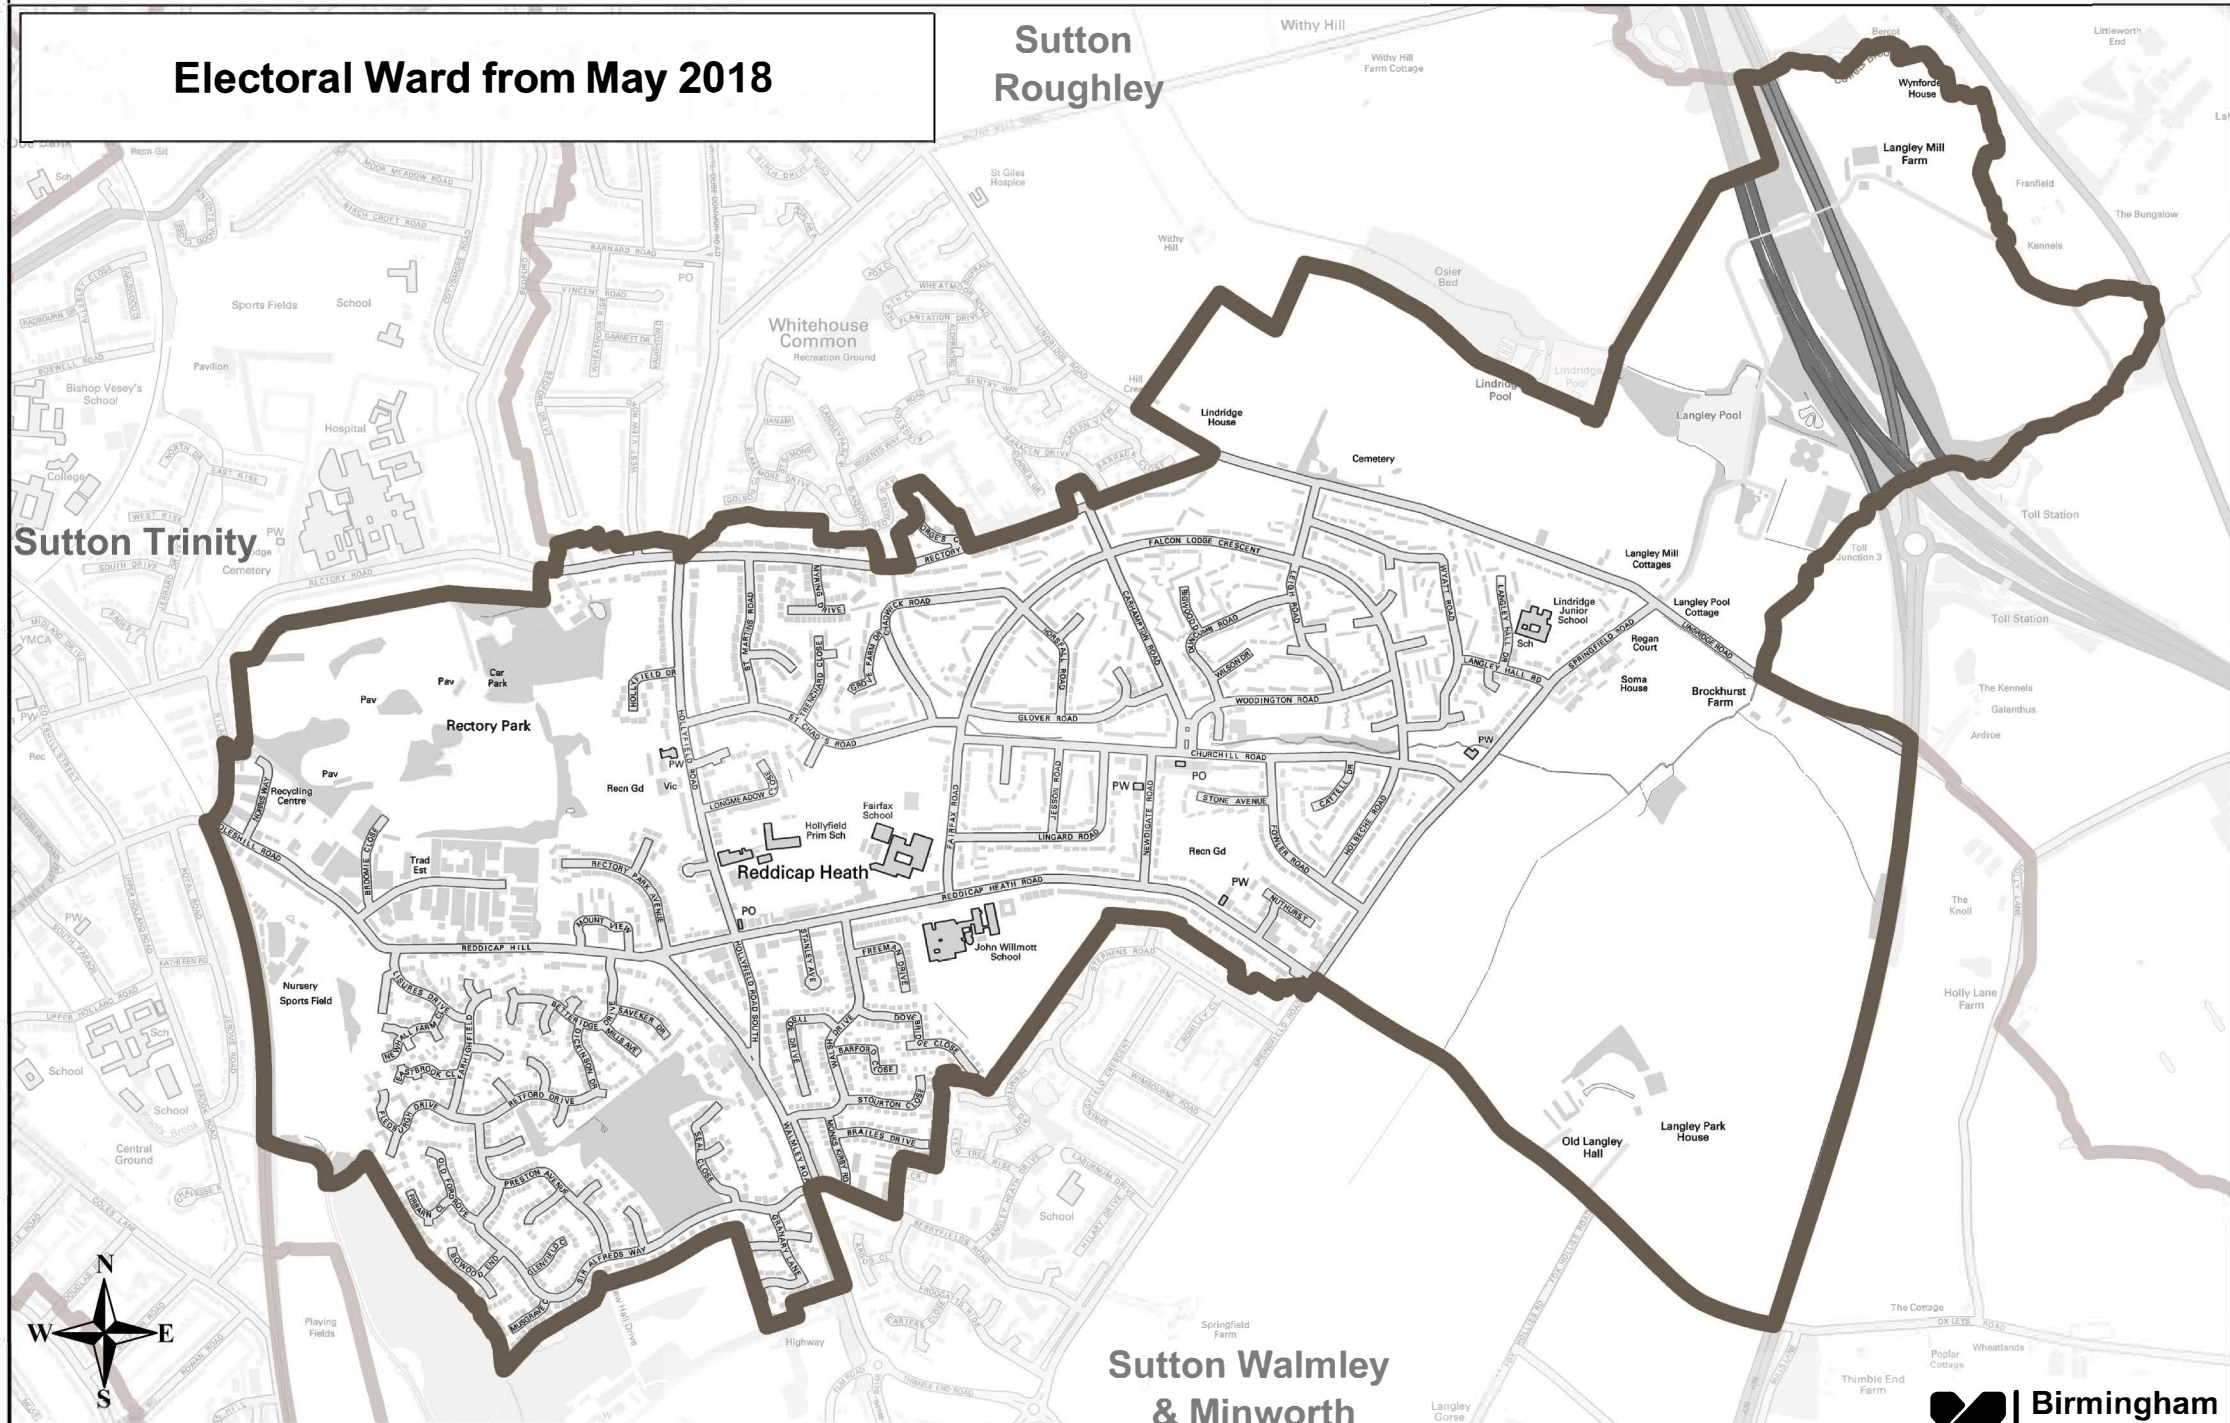

# Sutton Reddicap Ward

Electoral Ward from May 2018

Sutton  
Roughley

Sutton Walmley  
& Minworth